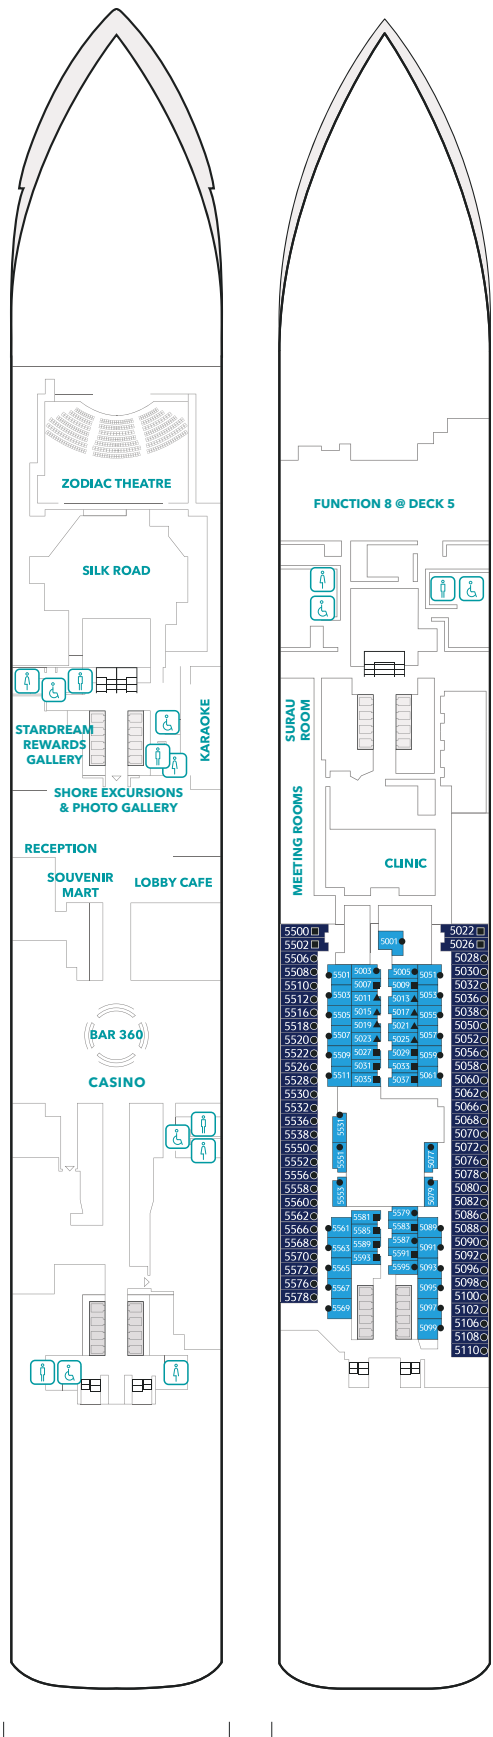

**DECK 16**

Genting Club, Suites,  
Entertainment Venues,  
Water Activities & Restaurant

# Genting Dream Deck Plans

DECK 10

Suites, Balcony Deluxe, Balcony, Oceanview & Interior Staterooms

DECK 9

Suites, Balcony Deluxe, Balcony, Oceanview & Interior Staterooms, Helipad

DECK 8

Restaurants, Bars, Lounges & Multi-purpose Venue, Balcony Deluxe, Balcony & Interior Staterooms

DECK 7

Main Theatre, Executive Boardrooms, Restaurants, Retail Venues & Entertainment Venues

**DECK 6**

Main Lobby, StarDream Rewards Membership Counter, Reception, Restaurant, Café, Lounges & Entertainment Venues

**DECK 5**

Meeting Rooms, Clinic, Oceanview & Interior Staterooms

**Restaurants & Bars DECK**

Palm Court	19
Sun Deck Bar	17
Pool Deck Bar	16
The Lido*^	16
The Oasis	15
Bar City	8
Bistro	8
Chef's Table	8
Dream Dining Room Upper*	8
Gelateria	8
Hot Pot	8
Umi Uma	8
Blue Lagoon	7
Dream Dining Room Lower*	7
Red Lion	7
Bar 360	6
Lobby Cafe	6
Silk Road	6
Function 8 @ Deck 5*	5