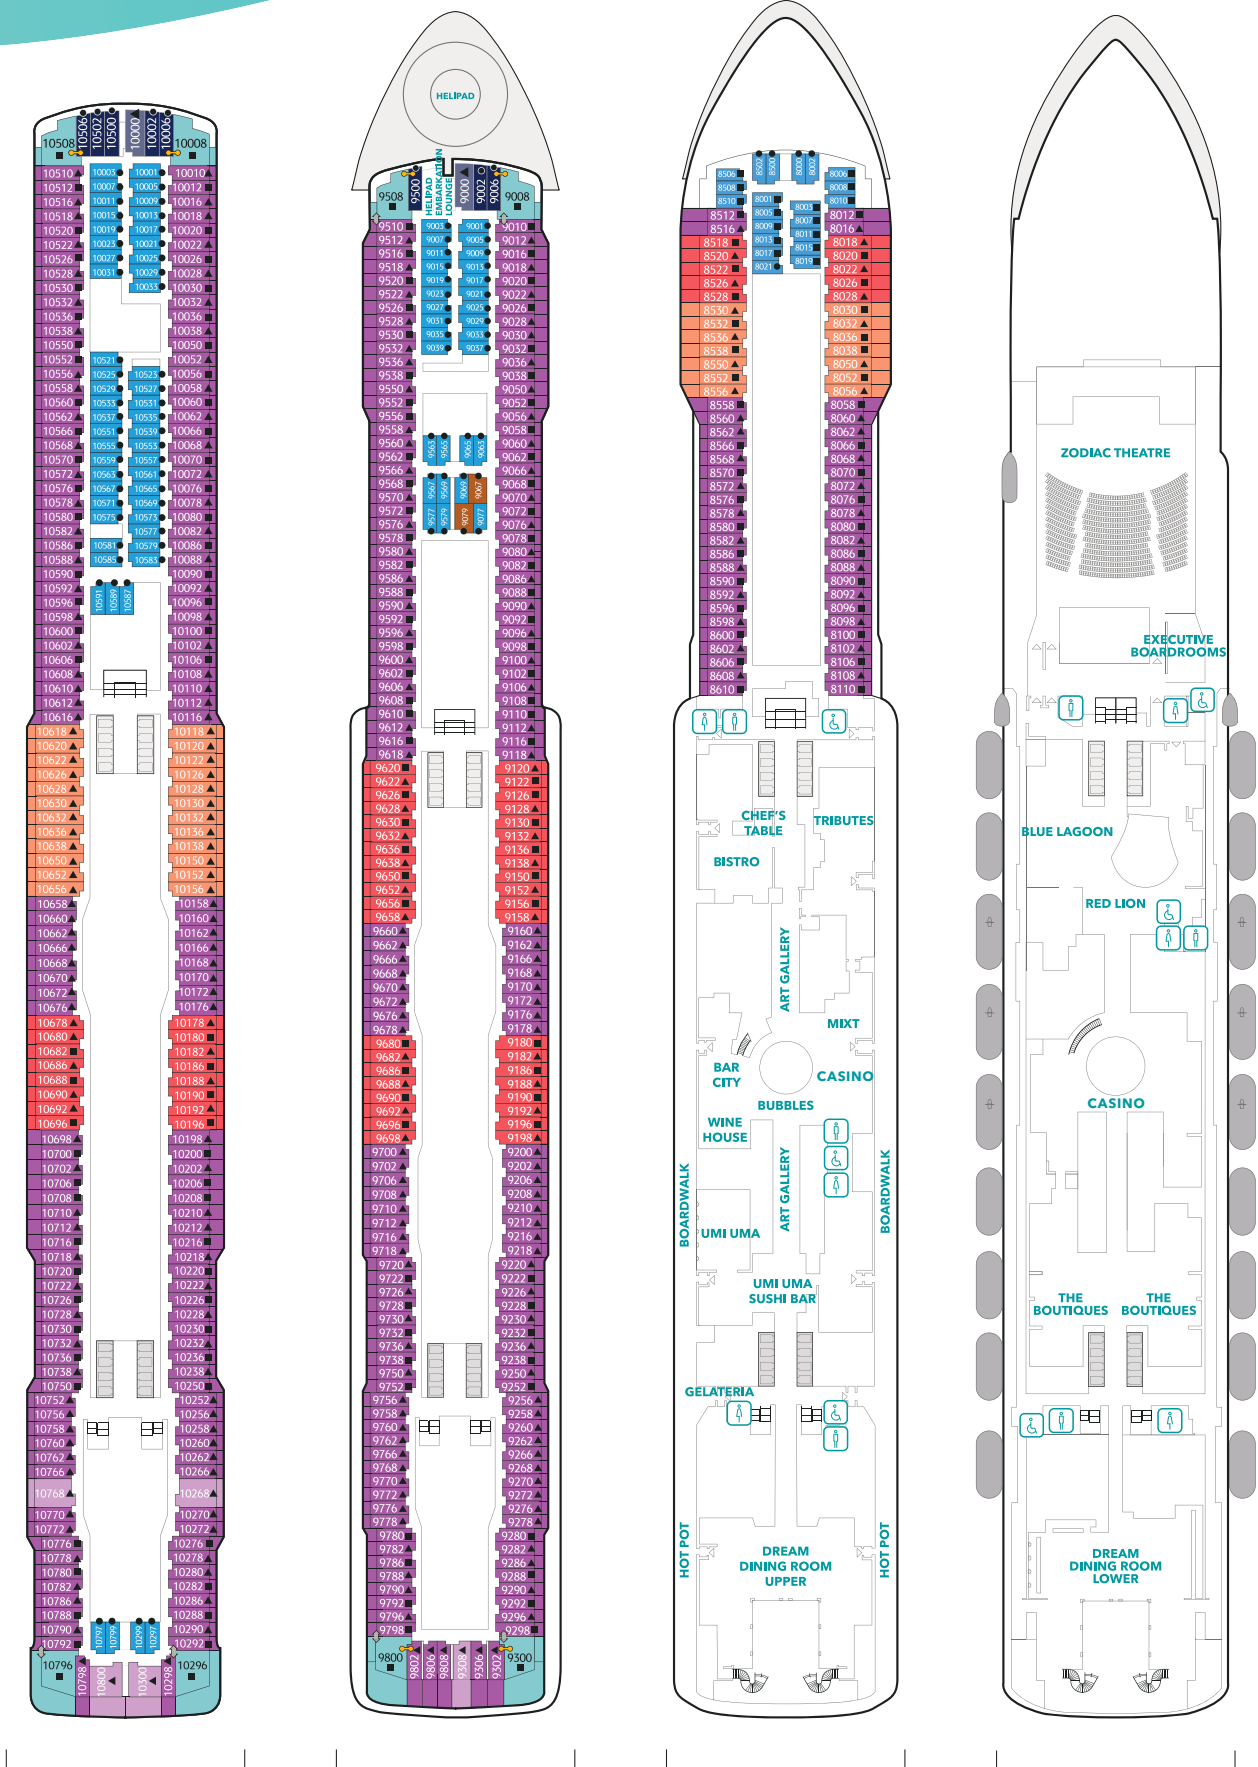

# Genting Dream Deck Plans

**DECK 19**

Lounge & SportsPlex  
(Basketball & Pickleball)

**DECK 18**

The Palace, Ropes Course,  
Mini-Golf, Rock Climbing Wall  
& Zouk Private Party Deck

**DECK 17**

The Palace, Suites, Zouk  
& Zouk Beach Club

**DECK 16**

Genting Club, Suites,  
Entertainment Venues,  
Water Activities & Restaurant

# Genting Dream Deck Plans

DECK 10

Suites, Balcony Deluxe, Balcony, Oceanview & Interior Staterooms

DECK 9

Suites, Balcony Deluxe, Balcony, Oceanview & Interior Staterooms, Helipad

DECK 8

Restaurants, Bars, Lounges & Multi-purpose Venue, Balcony Deluxe, Balcony & Interior Staterooms