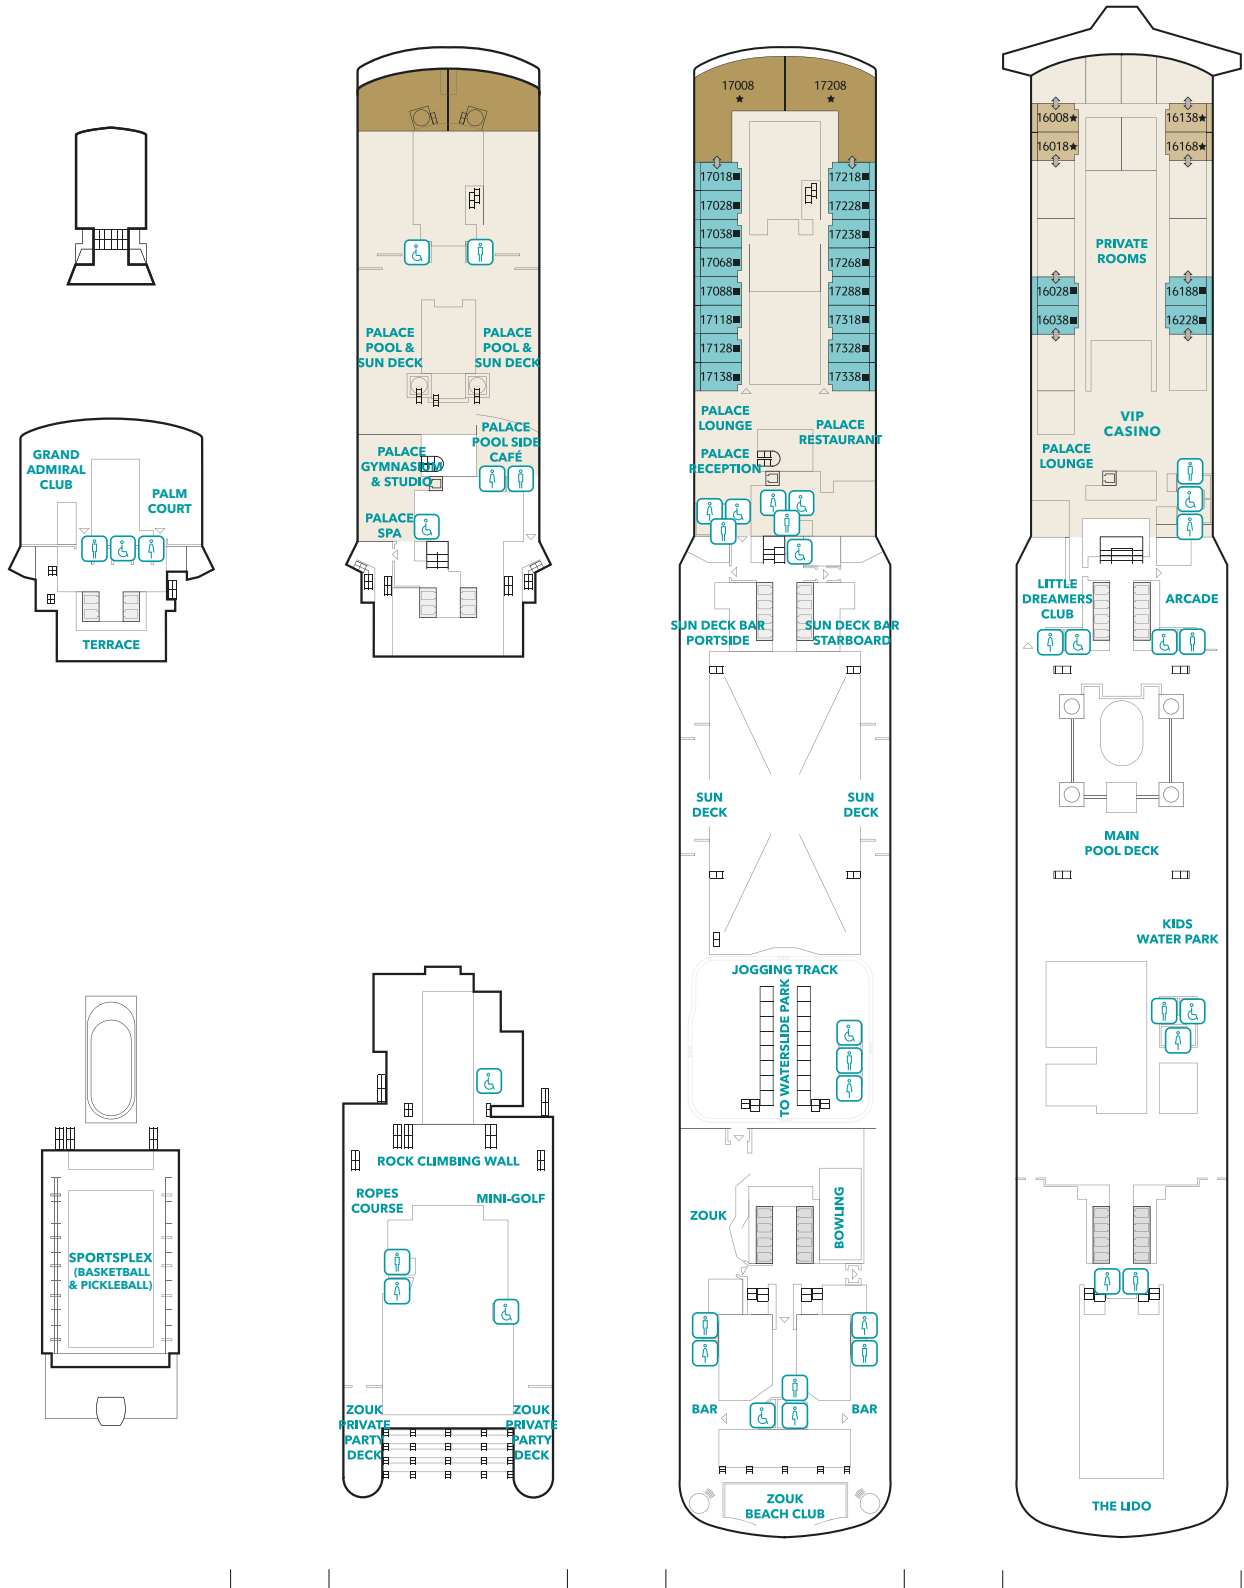

Genting Dream Deck Plans

DECK 19

Lounge & SportsPlex
(Basketball & Pickleball)

DECK 18

The Palace, Ropes Course,
Mini-Golf, Rock Climbing Wall
& Zouk Private Party Deck

DECK 17

The Palace, Suites, Zouk
& Zouk Beach Club

DECK 16

Genting Club, Suites,
Entertainment Venues,
Water Activities & Restaurant